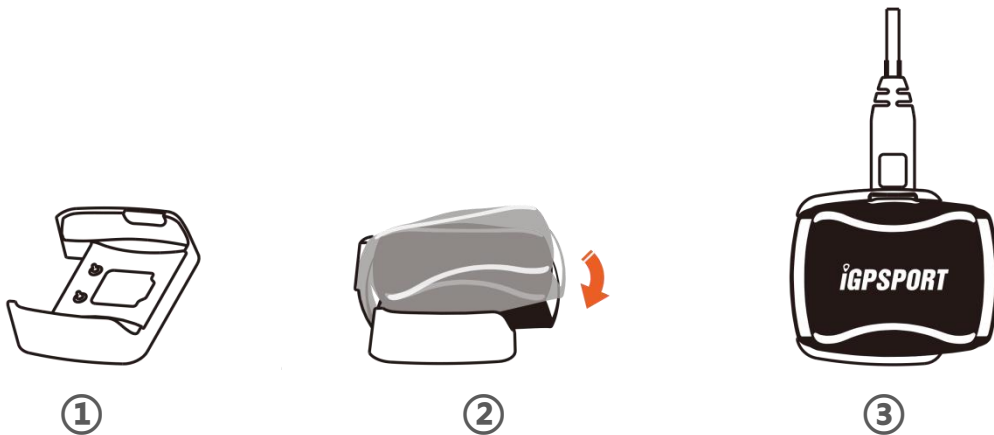

3. 2. Power on/ off

- **Power on**

hold for 1 second, LED in Blue color will twinkling for 5 times quickly.

- **Power off**

hold for 1 second, LED in Red color will twinkling for 5 times quickly.

3. 3. Charging